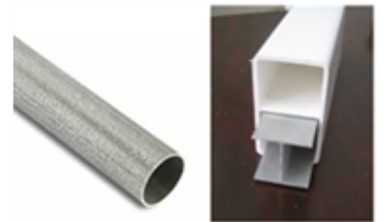

### ***Superior Install Method:***

With our system you can install 150' or more of fence in one day. Eliminate the added cost of digging piles and concrete, not to mention the down time while you wait for concrete to cure! This system is faster and more cost effective. We use 2 3/8" galvanized steel posts that we drive into the ground. There are 2 leveling collars that fit over the steel pipe that allow you to level the fence from top to bottom to ensure a perfectly straight fence every time! We use a rail lock system that is superior to the competition. The rail lock holds the top rails inside the 5x5 vinyl posts and can withstand tremendous pressure vs our competitors single screw method. Any part of our fence can be taken apart and replaced or adjusted if it gets damaged etc. Our system makes it easy for contractors and homeowners to install. Instructions and videos can be found on our website. [www.topnotchfenceco.net](http://www.topnotchfenceco.net)

### ***Superior Vinyl Fence at a Tremendous Value:***

Our fences are stronger than the competition! We manufacture our fences with a .15" thick wall which ensures a sturdy fence that will last a lifetime. We also use heavy duty 2 3/8" galvanized steel posts vs our competitors 1 7/8". Our fences come with an aluminum insert in the bottom rail to prevent sag vs no aluminum reinforcement in our competitors. All of our white fence profiles are manufactured using mono extrusion technology. This ensures the UV inhibitors and impact modifiers are evenly distributed throughout the whole fence. Top Notch Fence Co is one of the first in Canada to offer a colorline of ASA (acrylic-styrene-acrylonitrile) coated fence. Our co-extrusion technology applies a layer of ASA on the outside of the fence that provides unmatched UV, stain and scratch resistance. We offer a 8 year no fade guarantee on all our color fences.